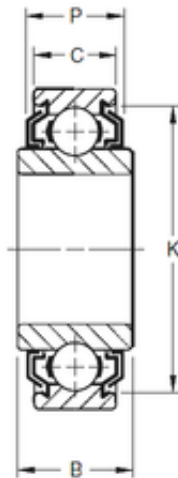

BEARING SUDAMERICANA, S.A.

25 mm x 52 mm x 16,75 mm TIMKEN 205KLL2 Single Row Ball Bearings

Bearing No. 205KLL2

Size	25x52x16.75 mm
Bore Diameter	25 mm
Outer Diameter	52 mm
Width	16,75 mm
d	25 mm
D	52 mm
B	16,75 mm
C	15,01 mm
P	16,13 mm
K	45,6 mm
Weight	0,132 Kg
Basic dynamic load rating (C)	16 kN

205KLL2 Bearing 2D drawings and 3D CAD models