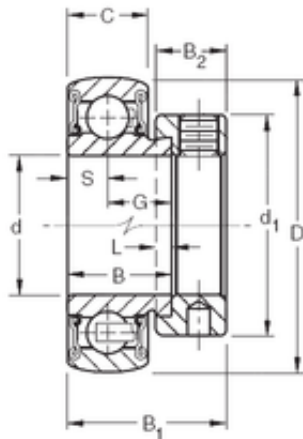

### 55,5625 mm x 100 mm x 32,54 mm TIMKEN RA203RRB Insert Bearings Spherical OD

Bearing No. RA203RRB

Size	55.5625x100x32.54 mm
Bore Diameter	55,5625 mm
Outer Diameter	100 mm
Width	32,54 mm
d	55,5625 mm
D	100 mm
B	32,54 mm
C	24 mm
d1	76,2 mm
B1	48,4 mm
B2	20,6 mm
G	20,55 mm
L	4,8 mm
S	11,99 mm
Weight	0,807 Kg
Basic dynamic load rating (C)	48 kN

RA203RRB Bearing 2D drawings and 3D CAD models