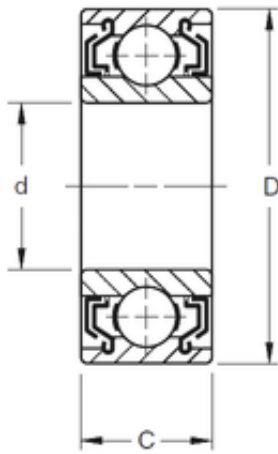

BEARING SUDAMERICANA, S.A.

30 mm x 62 mm x 23,83 mm TIMKEN W206KLL Single Row Ball Bearings

Bearing No. W206KLL

Size	30x62x23.83 mm
Bore Diameter	30 mm
Outer Diameter	62 mm
Width	23,83 mm
d	30 mm
D	62 mm
B	23,83 mm
C	23,83 mm
Weight	0,295 Kg
Basic dynamic load rating (C)	21600 kN

W206KLL Bearing 2D drawings and 3D CAD models